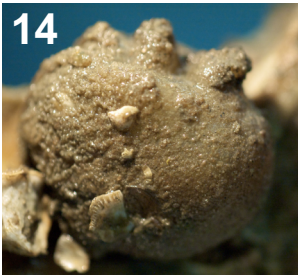

# Common Oyster Reef Inhabitants of the Chesapeake Bay

1. Sea Lettuce
2. Tapered Red Weed
3. Skilletfish
4. Naked Goby
5. Feather Blenny
6. Striped Blenny

7. Slipper Shell
8. Lacy Crust Bryozoan
9. Oyster
10. Barnacle
11. Red Beard Sponge

# Common Oyster Reef Inhabitants of the Chesapeake Bay

- 12. Green-striped Anemone
- 13. White Anemone
- 14. Sea Squirt
- 15. Mud Crab
- 16. Blue Crab

- 17. Polychaete Worm
- 18. Oyster Flatworm
- 19. Mud Snail
- 20. Amphipod
- 21. Grass Shrimp