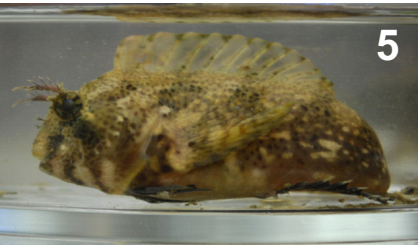

# Common Oyster Reef Inhabitants of the Chesapeake Bay

1. Sea Lettuce
2. Tapered Red Weed
3. Skilletfish
4. Naked Goby
5. Feather Blenny
6. Striped Blenny

7. Slipper Shell
8. Lacy Crust Bryozoan
9. Oyster
10. Barnacle
11. Red Beard Sponge

# Common Oyster Reef Inhabitants of the Chesapeake Bay

- 12. Green-striped Anemone
- 13. White Anemone
- 14. Sea Squirt
- 15. Mud Crab
- 16. Blue Crab

- 17. Polychaete Worm
- 18. Oyster Flatworm
- 19. Mud Snail
- 20. Amphipod
- 21. Grass Shrimp