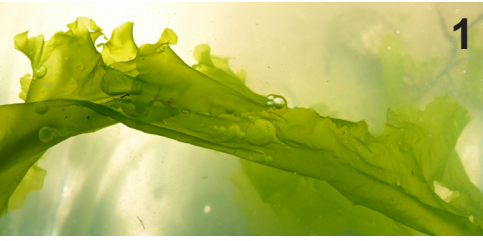

# Common Oyster Reef Inhabitants of the Chesapeake Bay

1. Sea Lettuce
2. Tapered Red Weed
3. Skilletfish
4. Naked Goby
5. Feather Blenny
6. Striped Blenny

7. Slipper Shell
8. Lacy Crust Bryozoan
9. Oyster
10. Barnacle
11. Red Beard Sponge

# Common Oyster Reef Inhabitants of the Chesapeake Bay

- 12. Green-striped Anemone
- 13. White Anemone
- 14. Sea Squirt
- 15. Mud Crab
- 16. Blue Crab

- 17. Polychaete Worm
- 18. Oyster Flatworm
- 19. Mud Snail
- 20. Amphipod
- 21. Grass Shrimp