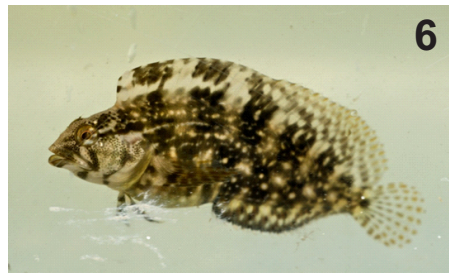

# Common Oyster Reef Inhabitants of the Chesapeake Bay

1. Sea Lettuce
2. Tapered Red Weed
3. Skilletfish
4. Naked Goby
5. Feather Blenny
6. Striped Blenny

7. Slipper Shell
8. Lacy Crust Bryozoan
9. Oyster
10. Barnacle
11. Red Beard Sponge

# Common Oyster Reef Inhabitants of the Chesapeake Bay

- 12. Green-striped Anemone
- 13. White Anemone
- 14. Sea Squirt
- 15. Mud Crab
- 16. Blue Crab

- 17. Polychaete Worm
- 18. Oyster Flatworm
- 19. Mud Snail
- 20. Amphipod
- 21. Grass Shrimp