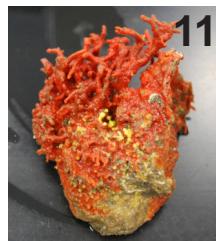

# Common Oyster Reef Inhabitants of the Chesapeake Bay

1. Sea Lettuce
2. Tapered Red Weed
3. Skilletfish
4. Naked Goby
5. Feather Blenny
6. Striped Blenny

7. Slipper Shell
8. Lacy Crust Bryozoan
9. Oyster
10. Barnacle
11. Red Beard Sponge

# Common Oyster Reef Inhabitants of the Chesapeake Bay

- 12. Green-striped Anemone
- 13. White Anemone
- 14. Sea Squirt
- 15. Mud Crab
- 16. Blue Crab

- 17. Polychaete Worm
- 18. Oyster Flatworm
- 19. Mud Snail
- 20. Amphipod
- 21. Grass Shrimp